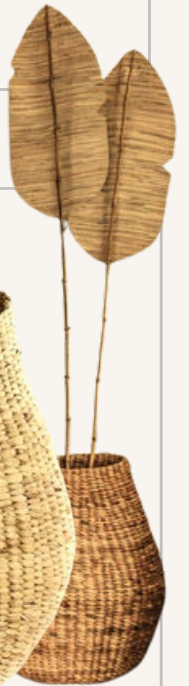

Length= 15" X Width= 8.5" X Height= 11"

SKU Code: BAG001/ST01/24

Planter Small

- Decorate your home with beautiful objects from nature.
- This plant pot is handwoven from water hyacinth that is harvested to help keep tropical waterways free and maintain the natural flow of water.
- Skilled craftspeople have woven the plant pot by hand, so each pot is one of a kind.
- The material brings a piece of nature into your home and spreads a calm, warm feeling.
- Finished with a coating of clear lacquer for easy maintenance.

Height=5.2" X Diameter = 6"

SKU Code: PLN001/ST01/24

SKU Code: PLN002/ST01/24

Planter Medium

- Decorate your home with beautiful objects from nature.
- This plant pot is handwoven from water hyacinth that is harvested to help keep tropical waterways free and maintain the natural flow of water.
- Skilled craftspeople have woven the plant pot by hand, so each pot is one of a kind.
- The material brings a piece of nature into your home and spreads a calm, warm feeling.
- Finished with a coating of clear lacquer for easy maintenance.

Height=5.4" X Diameter = 5.5"

Decorative Pot

- These handcrafted water hyacinth pots provide your space with that Ethnic Boho style you have always dreamed of having.
- They can be placed indoors or outdoors, wherever you think they will compliment your space the best. These water hyacinth vases can be used for storage purposes or simply as a decorative statement.
- Finished with a coating of clear lacquer for easy maintenance.